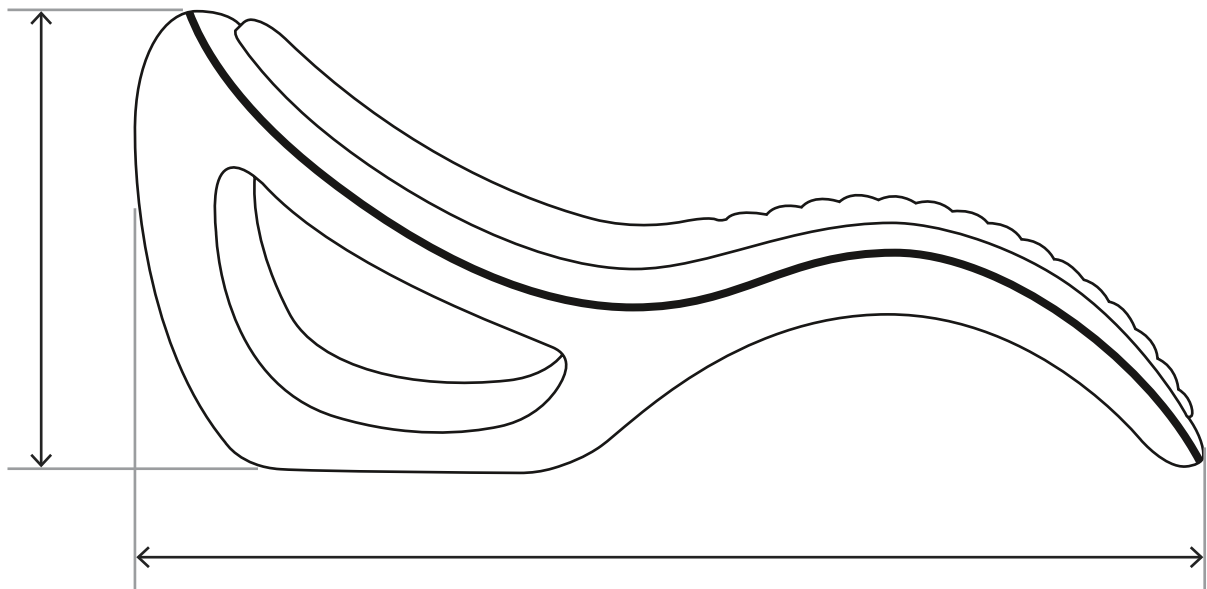

Remote control

LED lights to indicate the program is running

LED lights to indicate massage strength
LOW / MEDIUM / HIGH

Massage zone buttons

Program change button

Activation / deactivation of the heating function

The ON / OFF button turns the device on and off.

Message function
The device equipped with the massage option has three independent levels of massage intensity for each part of the body.

Device specification

Power	
2W (340V, 50Hz)	
Massage	
Number of programs	5
Number of zones	4
Massage strenghts	3 (niski, średni, wysoki)
Heating function	
Temperature	36.6°C

Device dimensions

WIDTH
91 cm / 35.8 inches

HEIGHT
90cm / 35.4 inches